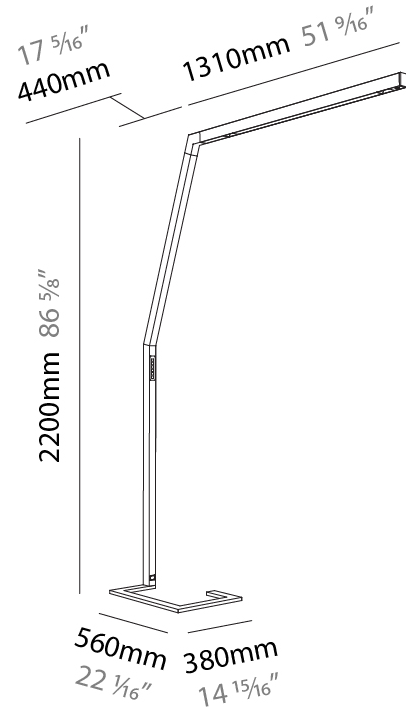

HYPRO-F 160 PORTABLE

A340007-

base number   Color   Finishes   Finishes   Finishes   Finishes   Finishes   Diffuser

1. To build a product code in our configurator select the specify button on the base model # product page
2. To build a manual product code on this datasheet choose from the options listed below in blue font and add the suffix to the base model #

GENERAL

Series: Hypro
Subseries: Hypro-F 160
Brand: Prolicht
Division: Architectural
Mounting Type: Portable
Mounting Location: Floor
Subcategory: Floor

PHYSICAL

Shape: Abstract
Length (mm): 1750
Length (in): 68 ⁷/₈
Width (mm): 380
Width (in): 14 ¹⁵/₁₆
Height (mm): 2200
Height (in): 86 ⁵/₈
Light Distribution: Direct
Diffuser: PMMA - Micro-prism / Rico
Fixture Finish: ANA / SSR / BKV / CWI / CRY / HAB / MSR / UFT / ITA / RUA / OGR / FTG / MYG / RWR / LOD / PUS / FRO / FUP / KIA / POP / BLS / SPG / MEY / GOH / GUM / CHC / COM / ABZ / JAG / OBR / MOS / ROR
Fixture Material: Aluminum Die Cast

ELECTRICAL

Lamp Type: LED (Zhaga Standard)
Input Wattage (W): 67
Total Output Wattage (W): 60.9
Driver Included: Yes
Driver Location: Integrated
Input Voltage (V): 120 - 277

LED

Color Temperature (°K): 3000 / 4000
Max. Delivered Lumen (lm): 4068 / 4275
CRI: >90 CRI

OPTICAL

RATINGS AND CERTIFICATIONS

Certified By: Certified for North American Standards
IP rating: IP20