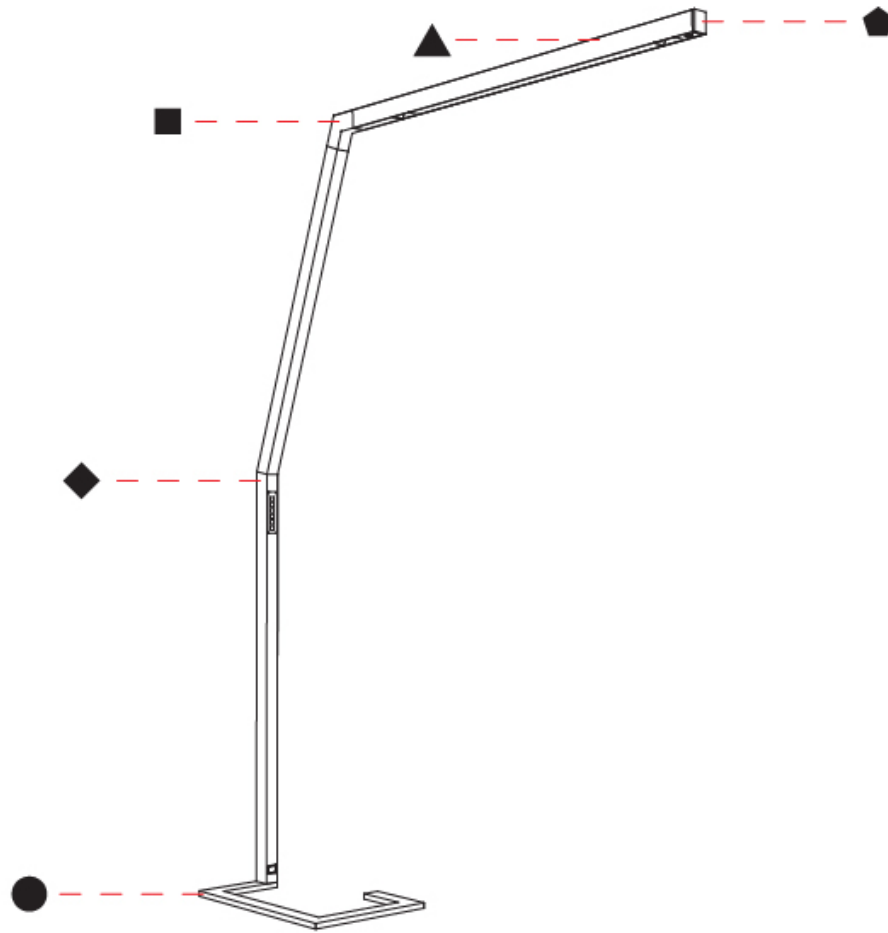

HYPRO-F 160 PORTABLE

A340007-

PROJECT	_____
TYPE	_____
SPECIFIER	_____
QUANTITY	_____
DATE	_____