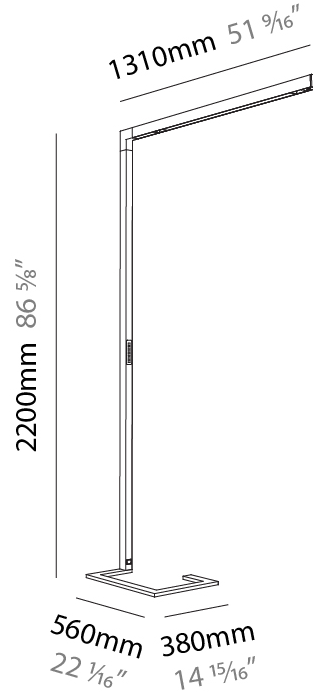

PROJECT
TYPE
SPECIFIER
QUANTITY
DATE

HYPRO-F 90 PORTABLE

A340002-

base number	Color	Finishes	Finishes	Finishes	Finishes	Finishes	Diffuser
	Temperature						

1. To build a product code in our configurator select the specify button on the base model # product page
2. To build a manual product code on this datasheet choose from the options listed below in blue font and add the suffix to the base model #

GENERAL

Series: Hypro
Subseries: Hypro-F 90
Brand: Prolicht
Division: Architectural
Mounting Type: Portable
Mounting Location: Floor
Subcategory: Floor

PHYSICAL

Shape: Abstract
Length (mm): 1310
Length (in): 51 9/16
Width (mm): 380
Width (in): 14 15/16
Height (mm): 2200
Height (in): 86 5/8
Light Distribution: Direct
Diffuser: PMMA - Micro-prism / Rico
Fixture Finish: ANA / SSR / BKV / CWI / CRY / HAB / MSR / UFT / ITA / RUA / OGR / FTG / MYG / RWR / LOD / PUS / FRO / FUP / KIA / POP / BLS / SPG / MEY / GOH / GUM / CHC / COM / ABZ / JAG / OBR / MOS / ROR
Fixture Material: Aluminum Die Cast

ELECTRICAL

Lamp Type: LED (Zhaga Standard)
Input Wattage (W): 67
Total Output Wattage (W): 60.9
Driver Included: Yes
Driver Location: Integrated
Input Voltage (V): 120 - 277

LED

Color Temperature (°K): 3000 / 4000
Max. Delivered Lumen (lm): 4068 / 4275
CRI: >90 CRI

OPTICAL

RATINGS AND CERTIFICATIONS

Certified By: Certified for North American Standards
IP rating: IP20