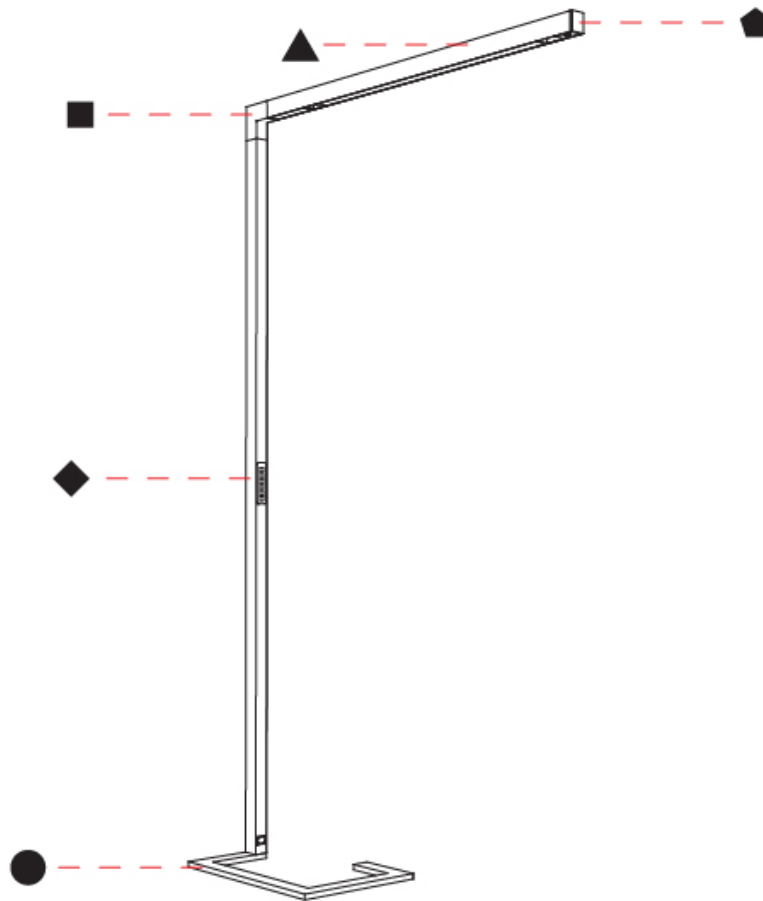

HYPRO-F 90 PORTABLE

A340002-

PROJECT _____

TYPE _____

SPECIFIER _____

QUANTITY _____

DATE _____